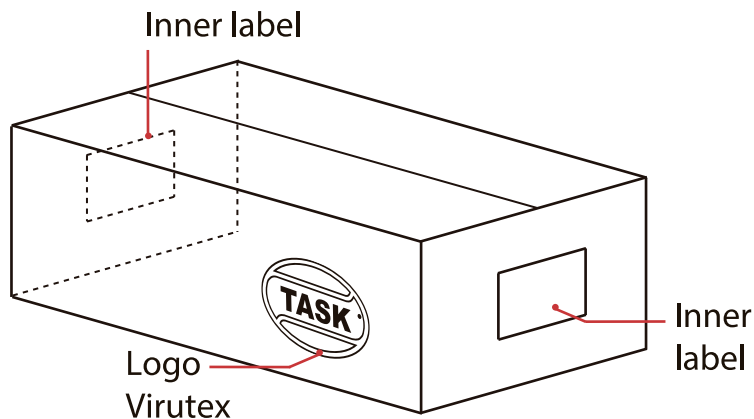

Product detail:

Finished product weight: 800 gr.

Packaged product detail:

Each mop cloth with Washing label + EAN 13 bar code sticker.

OBS:

Washing label:

INFORMACION DEL PRODUCTO

CÓDIGO	1003176
EAN 13	770314703176-2
DUN 14	1770314703176-9
LINEA	Task PRO

1/3

CAJA INNER

INFORMATION INNER BOX

Inner box	10 pcs/box each box with DUN14 labels
Long (cm)	33,5
Width (cm)	30
Height (cm)	38
Weight (Kg)	0,7
Finished inner box weight (Kg)	8,7

INFORMATION OF PALLETIZING

Base	12
Height	3

INNER LABEL

Esc 1 : 1