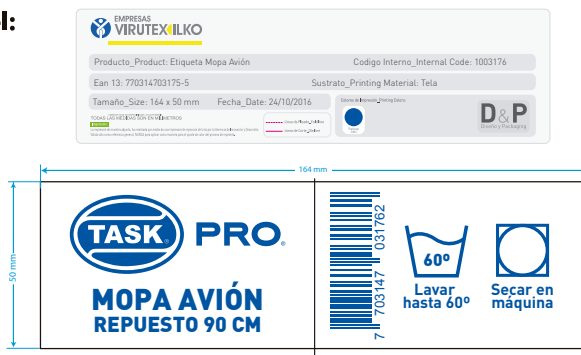

Product detail:

Finished product weight: 800 gr.

Packaged product detail:

Each mop cloth with Washing label + EAN 13 bar code sticker.

OBS:

Washing label:

INFORMACION DEL PRODUCTO

CÓDIGO	1003176
EAN 13	770314703176-2
DUN 14	1770314703176-9
LINEA	Task PRO